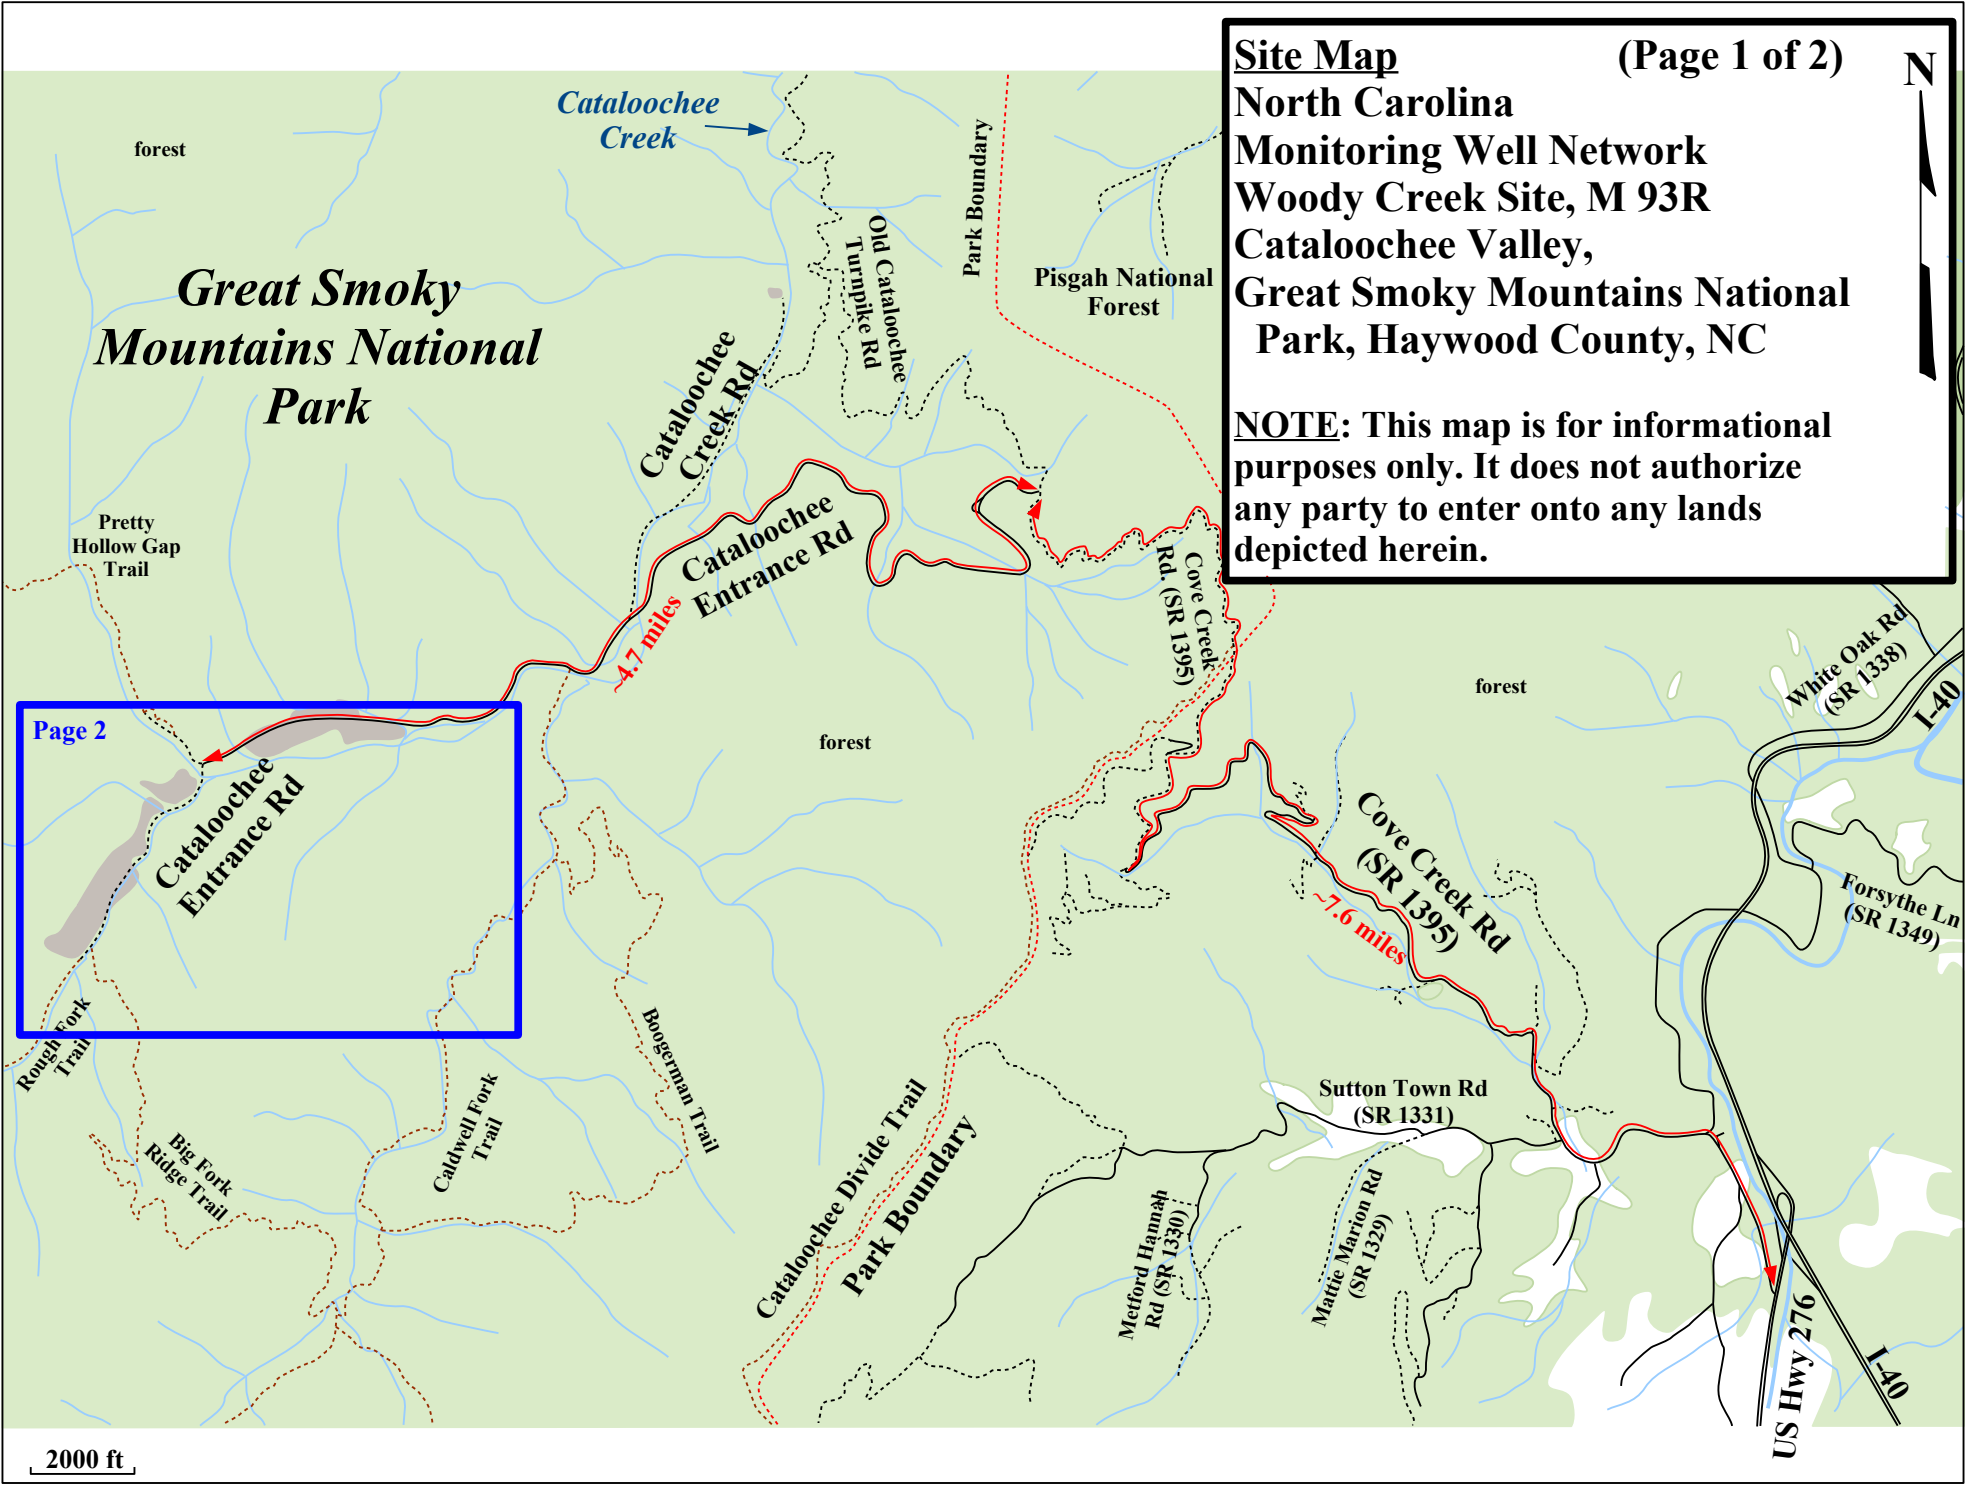

North Carolina
Monitoring Well Network
Woody Creek Site, M 93R
Cataloochee Valley,
Great Smoky Mountains National
Park, Haywood County, NC

NOTE: This map is for informational purposes only. It does not authorize any party to enter onto any lands depicted herein.

2000 ft

Anyone working on this site must be listed on the Permit and the Permit must be with you at all times

Site Map (Page 2 of 2) **N**
North Carolina
Monitoring Well Network
Woody Creek Site, M 93R
Cataloochee Valley,
Great Smoky Mountains National
Park, Haywood County, NC

NOTE: This map is for informational purposes only. It does not authorize any party to enter onto any lands depicted herein.